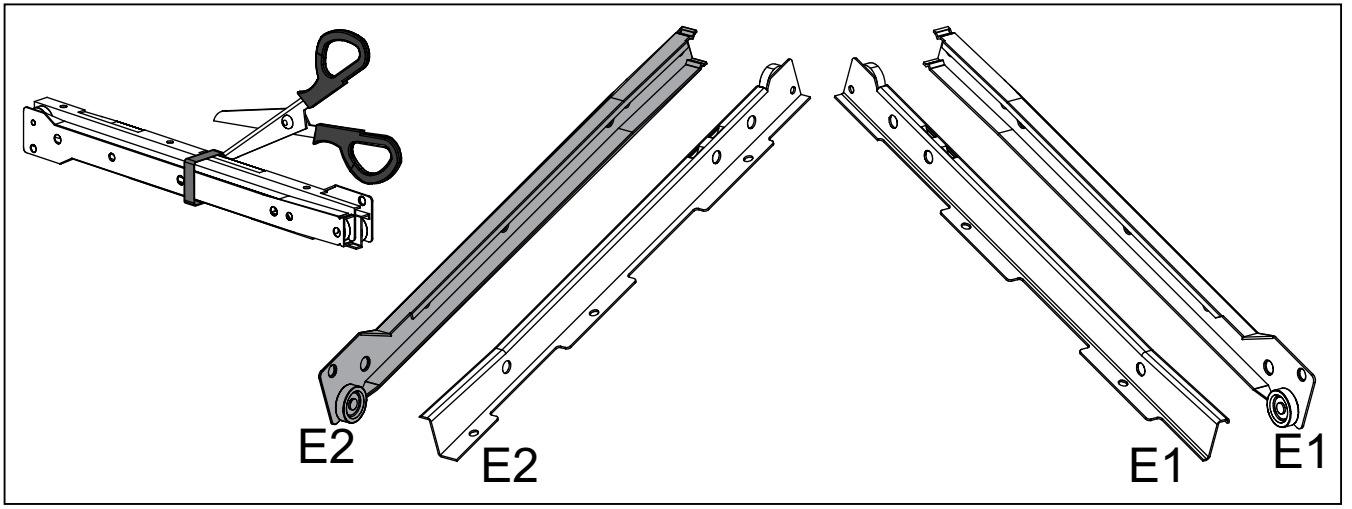

PARTS DIAGRAM

SCREWS ARE SHOWN IN ACTUAL SIZE

A1	 4,0x30	18+1
A16	 4,0x40	10+1
A42	 4,0x14	08+1
B31	 6,0x10	12+1
C2	 8,0x25	24+2
E1	 330mm - 13"	02
E2		02

! **WARNING:**
CHOKING HAZARD
 Small Parts.
 Adult Supervision Required.
 Not for children under 3 years old.

01)

2x

3x

C2		24
	8,0x25	

02)

B31	 6,0x10	06
E1	RIGHT Side 	02

03)

B31	 6,0x10	06
E2	LEFT Side 	02