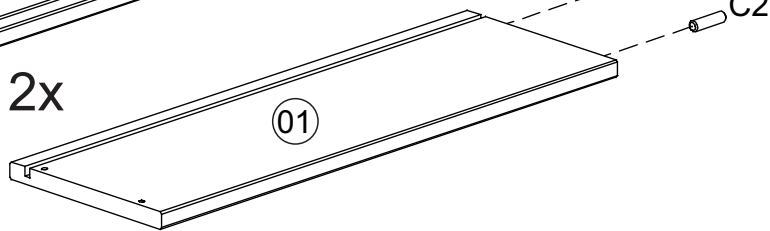

PARTS DIAGRAM

SCREWS ARE SHOWN IN ACTUAL SIZE

A1	 4,0x30	18+1
A16	 4,0x40	10+1
A42	 4,0x14	08+1
B31	 6,0x10	12+1
C2	 8,0x25	24+2
E1	 330mm - 13"	02
E2		02

! **WARNING:**
CHOKING HAZARD
 Small Parts.
 Adult Supervision Required.
 Not for children under 3 years old.

01)

2x

3x

C2		24
	8,0x25	

02)

B31	 6,0x10	06
E1	RIGHT Side 	02

03)

B31	 6,0x10	06
E2	LEFT Side 	02