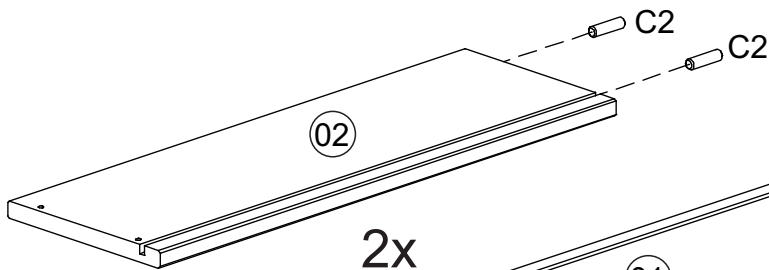

PARTS DIAGRAM

SCREWS ARE SHOWN IN ACTUAL SIZE

A1	 4,0x30	18+1
A16	 4,0x40	10+1
A42	 4,0x14	08+1
B31	 6,0x10	12+1
C2	 8,0x25	24+2
E1	 330mm - 13"	02
E2		02

! **WARNING:**
CHOKING HAZARD
 Small Parts.
 Adult Supervision Required.
 Not for children under 3 years old.

01)

2x

3x

C2		24
	8,0x25	

02)

B31	 6,0x10	06
E1	RIGHT Side 	02

03)

B31	 6,0x10	06
E2	LEFT Side 	02