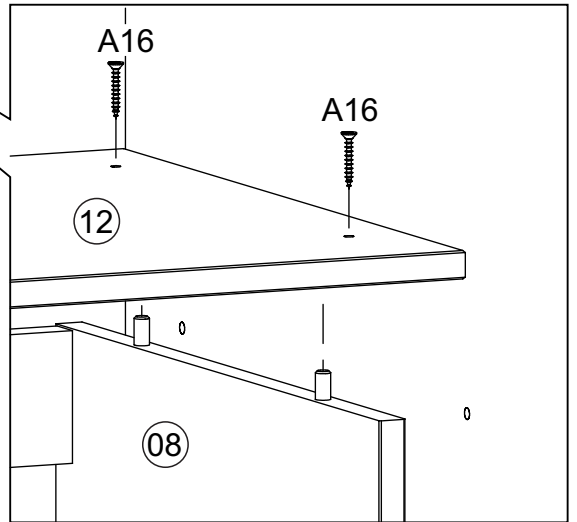

07) Stacking installation (additional chest sold separately).