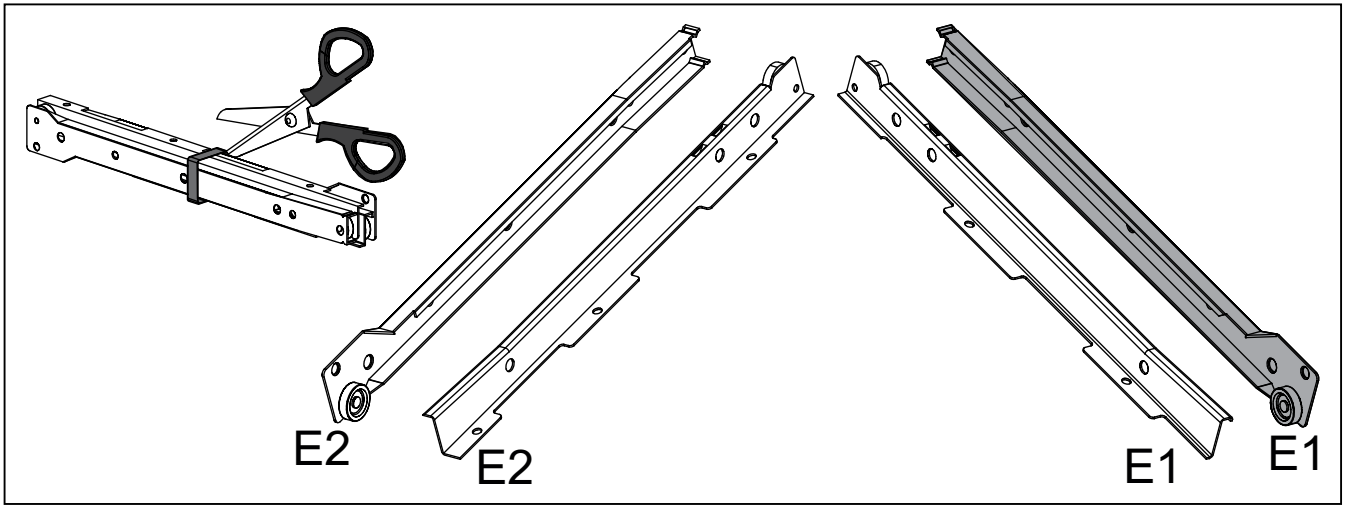

PARTS DIAGRAM

SCREWS ARE SHOWN IN ACTUAL SIZE

A1	 4,0x30	18+1
A16	 4,0x40	10+1
A42	 4,0x14	08+1
B31	 6,0x10	12+1
C2	 8,0x25	24+2
E1	 330mm - 13"	02
E2		02

! **WARNING:**
CHOKING HAZARD
 Small Parts.
 Adult Supervision Required.
 Not for children under 3 years old.

01)

2x

3x

C2		24
	8,0x25	

02)

B31	 6,0x10	06
E1	RIGHT Side 	02

03)

B31	 6,0x10	06
E2	LEFT Side 	02