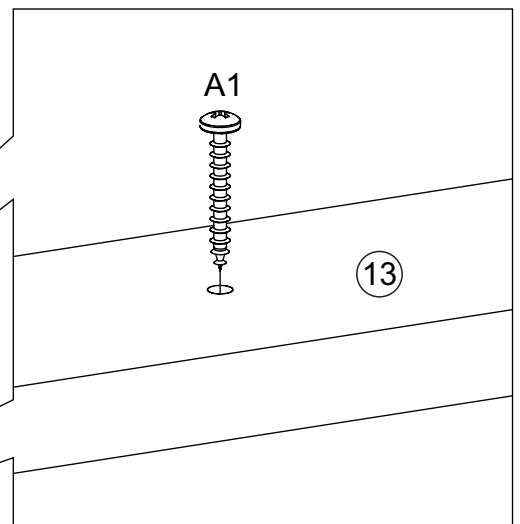

08) Stacking installation (additional chest sold separately).