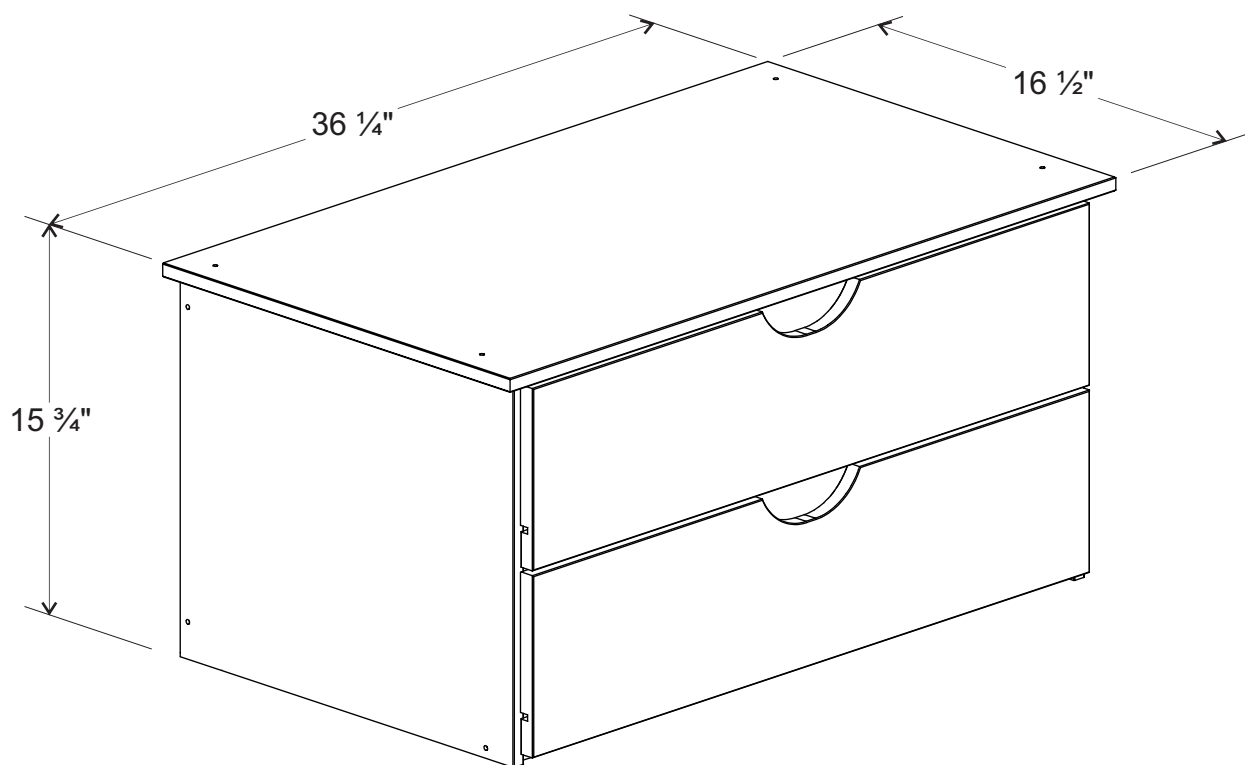

ASSEMBLY GUIDE

COSMO 2-DRAWER INTERNAL CHEST

SKU 7211 - White
SKU 7215 - Gray
SKU 7217 - Black

PRE-ASSEMBLY PREPARATION

- Please check the contents before assembling. A full checklist of parts is provided below.
- If any parts are missing or damaged, please contact us at info@palaceImportsInc.com
- Assemble on a flat, smooth surface on top of a blanket.
- Use only low-speed power drill setting.
- Assemble as near as possible to the point of use.
- The hardware pack contains SMALL ITEMS which should be KEPT AWAY FROM YOUNG CHILDREN.

PARTS DIAGRAM

SCREWS ARE SHOWN IN ACTUAL SIZE

A1	 4,0x30	18+1
A16	 4,0x40	10+1
A42	 4,0x14	08+1
B31	 6,0x10	12+1
C2	 8,0x25	24+2
E1	 330mm - 13"	02
E2		02

! **WARNING:**
CHOKING HAZARD
 Small Parts.
 Adult Supervision Required.
 Not for children under 3 years old.