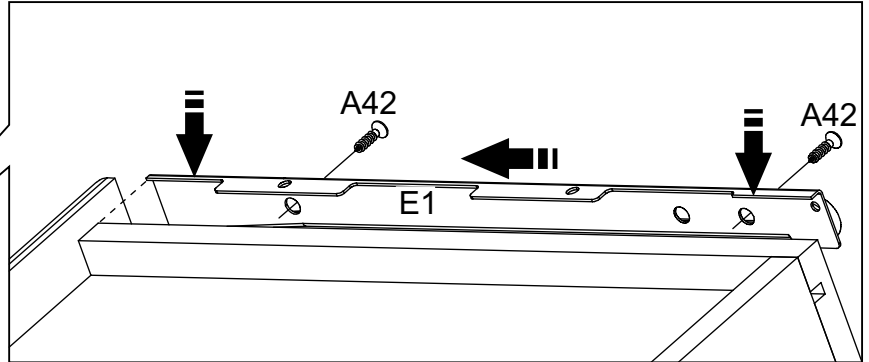

PARTS DIAGRAM

SCREWS ARE SHOWN IN ACTUAL SIZE

A1	 4,0x30	18+1
A16	 4,0x40	10+1
A42	 4,0x14	08+1
B31	 6,0x10	12+1
C2	 8,0x25	24+2
E1	 330mm - 13"	02
E2		02

! **WARNING:**
CHOKING HAZARD
 Small Parts.
 Adult Supervision Required.
 Not for children under 3 years old.

09) 2x

10)

2x

Turn the assembled drawer
OVER to install glides.

A42	 4.0x14	08
E1	 330mm - 13"	02
E2	 330mm - 13"	02

11)

11) Stacking installation (additional chest sold separately).