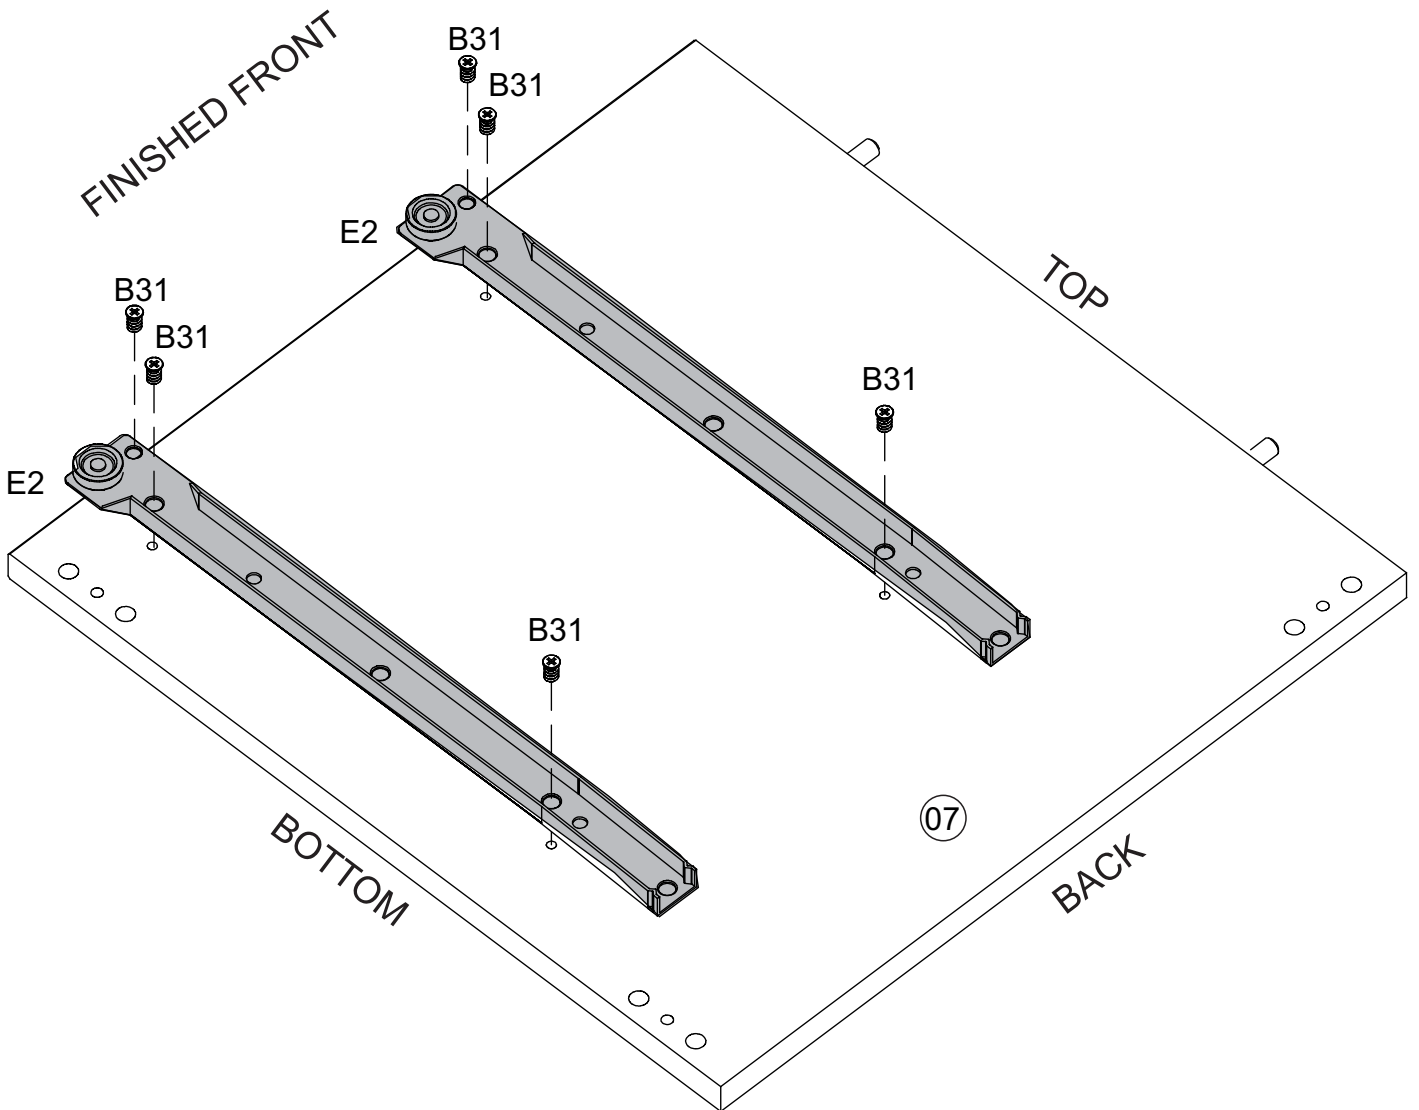

PARTS DIAGRAM

SCREWS ARE SHOWN IN ACTUAL SIZE

A1	 4,0x30	18+1
A16	 4,0x40	10+1
A42	 4,0x14	08+1
B31	 6,0x10	12+1
C2	 8,0x25	24+2
E1	 330mm - 13"	02
E2		02

! **WARNING:**
CHOKING HAZARD
 Small Parts.
 Adult Supervision Required.
 Not for children under 3 years old.

01)

2x

3x

C2		24
	8,0x25	

02)

B31	 6,0x10	06
E1	RIGHT Side 	02

03)

B31	 6,0x10	06
E2	LEFT Side 	02