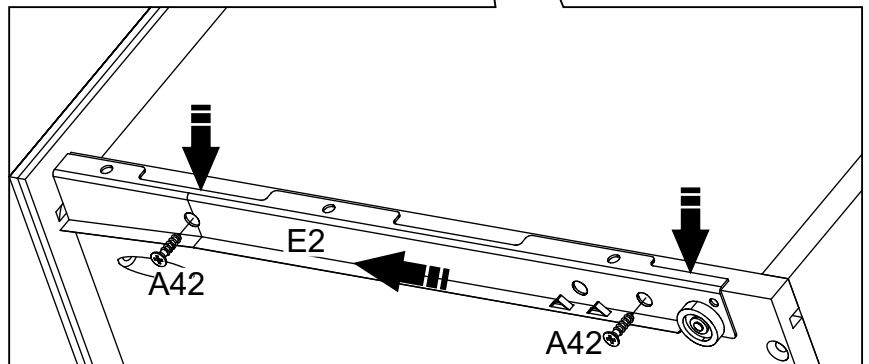

PARTS DIAGRAM

SCREWS ARE SHOWN IN ACTUAL SIZE

A1	 4,0x30	18+1
A16	 4,0x40	10+1
A42	 4,0x14	08+1
B31	 6,0x10	12+1
C2	 8,0x25	24+2
E1	 330mm - 13"	02
E2		02

! **WARNING:**
CHOKING HAZARD
 Small Parts.
 Adult Supervision Required.
 Not for children under 3 years old.

09) 2x

10)

2x

Turn the assembled drawer
OVER to install glides.

A42	 4.0x14	08
E1	 330mm - 13"	02
E2	 330mm - 13"	02

11)

11) Stacking installation (additional chest sold separately).