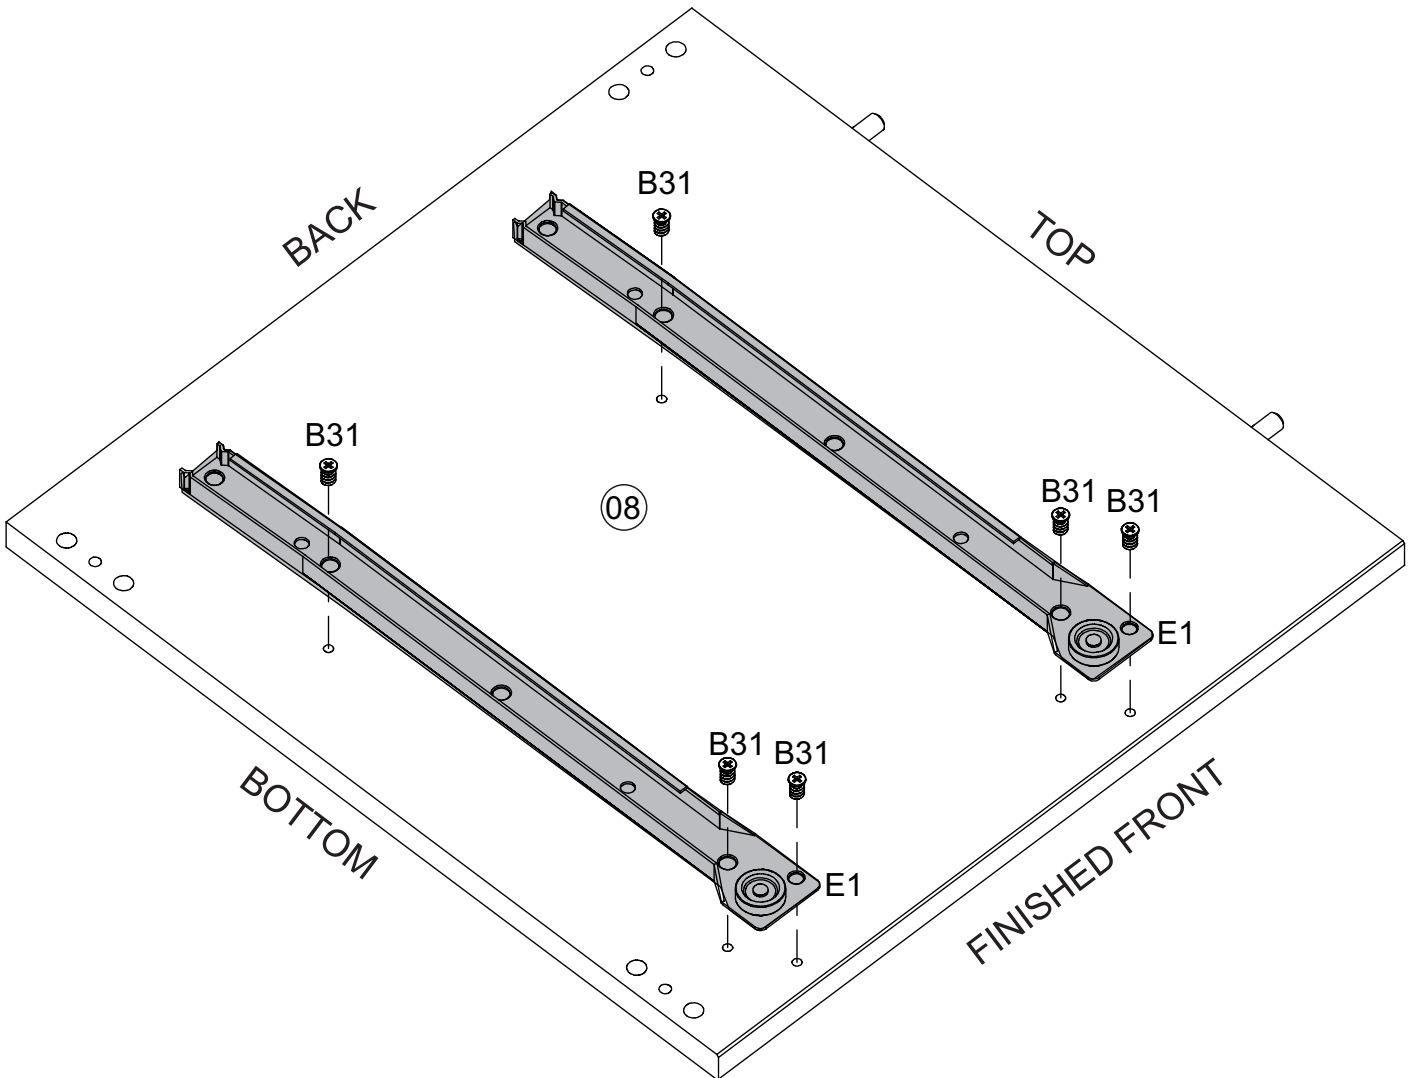

PARTS DIAGRAM

SCREWS ARE SHOWN IN ACTUAL SIZE

A1	 4,0x30	18+1
A16	 4,0x40	10+1
A42	 4,0x14	08+1
B31	 6,0x10	12+1
C2	 8,0x25	24+2
E1	 330mm - 13"	02
E2		02

! **WARNING:**
CHOKING HAZARD
 Small Parts.
 Adult Supervision Required.
 Not for children under 3 years old.

01)

2x

3x

C2		24
	8,0x25	

02)

B31	 6,0x10	06
E1	RIGHT Side 	02

03)

B31	 6,0x10	06
E2	LEFT Side 	02