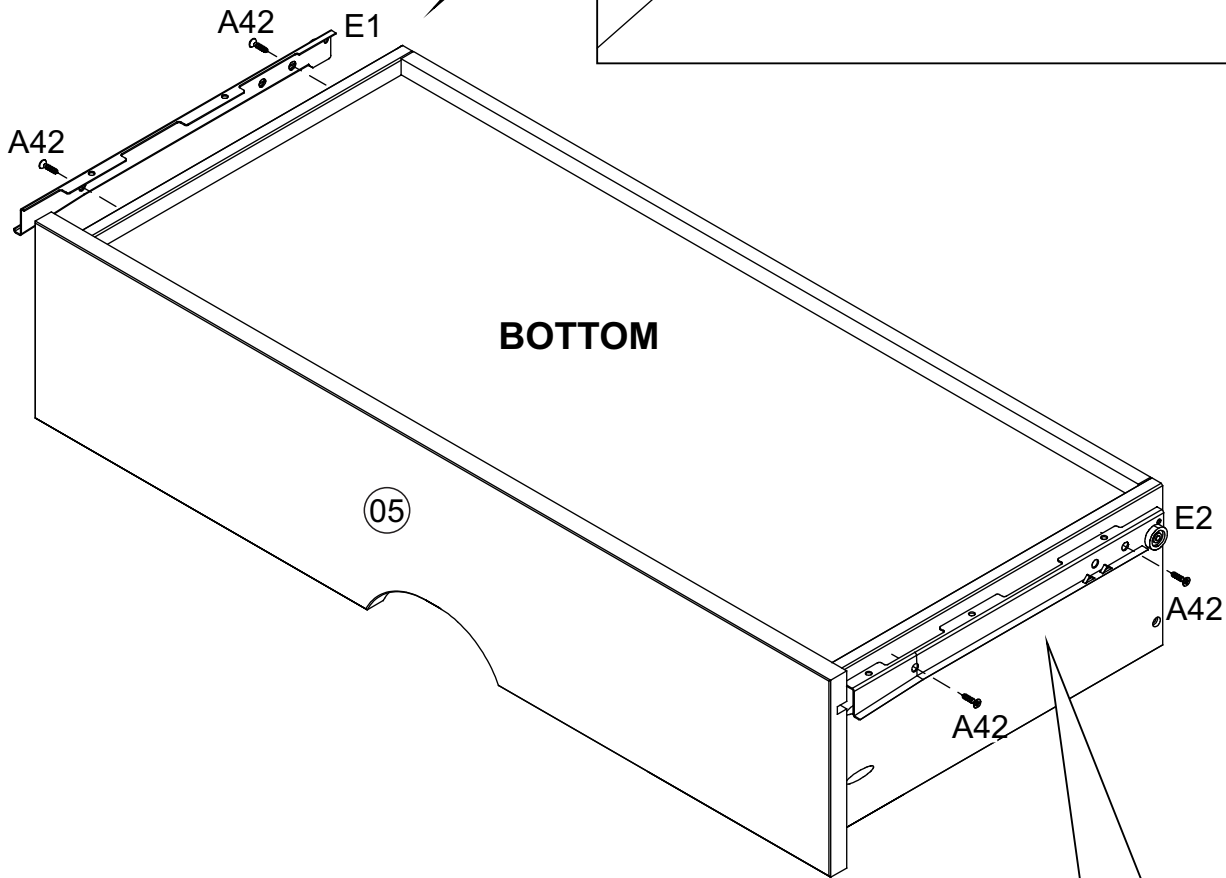

09) 2x

10)

2x

Turn the assembled drawer
OVER to install glides.

A42	 4.0x14	08
E1	 330mm - 13"	02
E2	 330mm - 13"	02

11)

11) Stacking installation (additional chest sold separately).