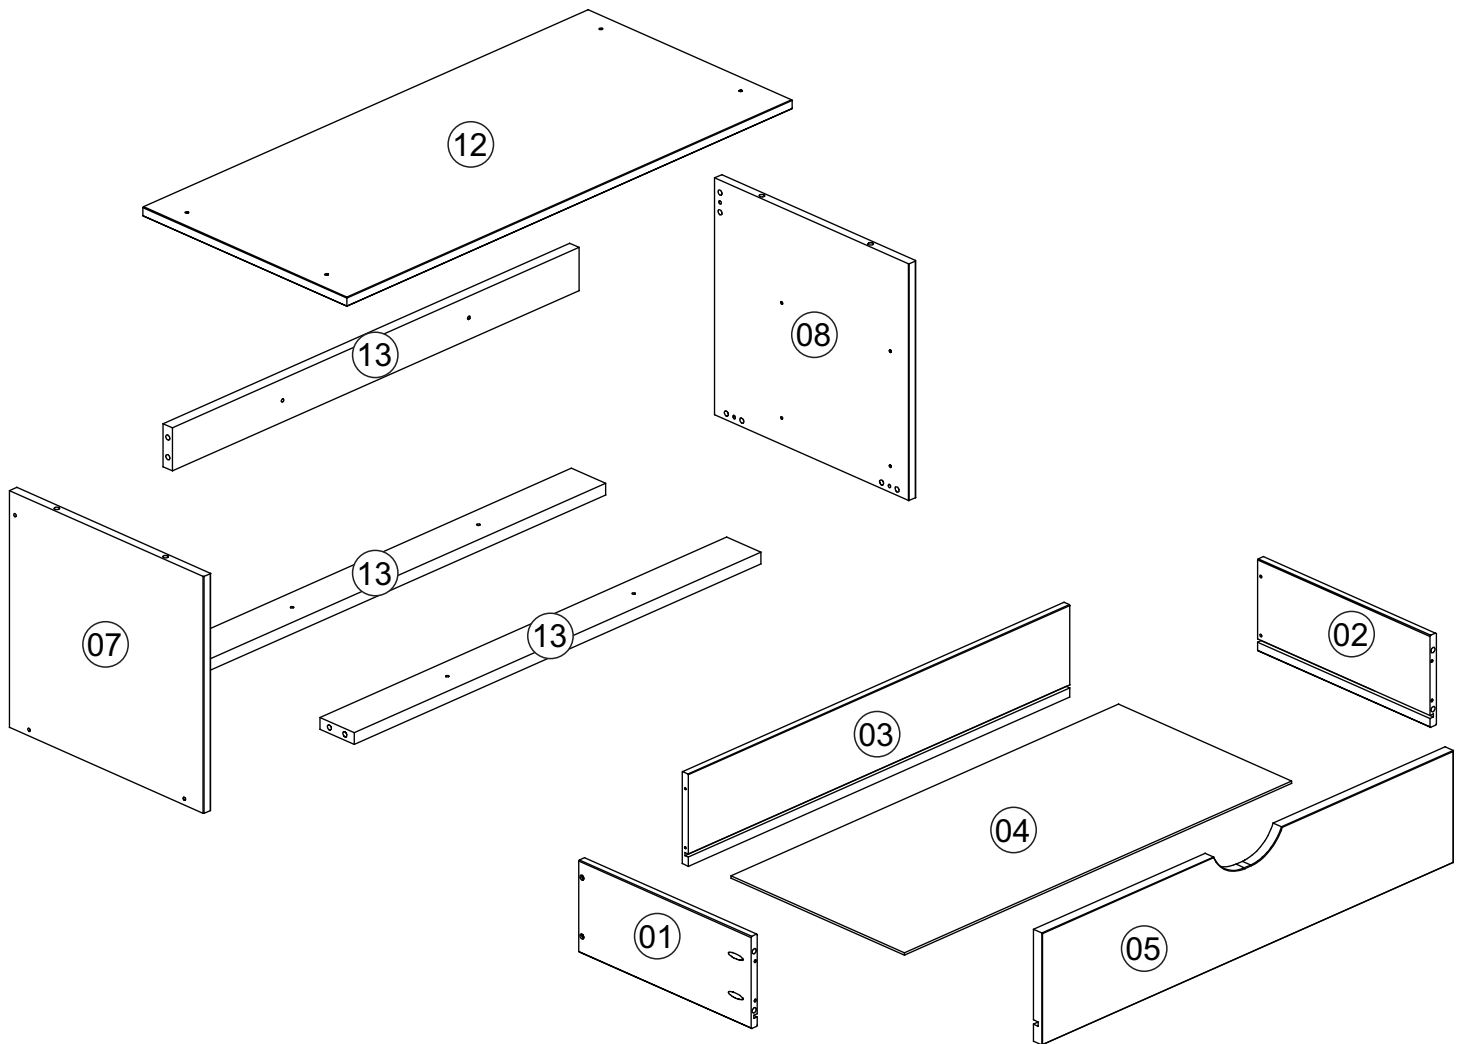

ASSEMBLY GUIDE

COSMO 2-DRAWER INTERNAL CHEST

SKU 7211 - White
SKU 7215 - Gray
SKU 7217 - Black

PRE-ASSEMBLY PREPARATION

- Please check the contents before assembling. A full checklist of parts is provided below.
- If any parts are missing or damaged, please contact us at info@palaceImportsInc.com
- Assemble on a flat, smooth surface on top of a blanket.
- Use only low-speed power drill setting.
- Assemble as near as possible to the point of use.
- The hardware pack contains SMALL ITEMS which should be KEPT AWAY FROM YOUNG CHILDREN.

PARTS DIAGRAM

SCREWS ARE SHOWN IN ACTUAL SIZE

A1	 4,0x30	18+1
A16	 4,0x40	10+1
A42	 4,0x14	08+1
B31	 6,0x10	12+1
C2	 8,0x25	24+2
E1	 330mm - 13"	02
E2		02

! **WARNING:**
CHOKING HAZARD
 Small Parts.
 Adult Supervision Required.
 Not for children under 3 years old.

01)

2x

3x

C2		24
	8,0x25	

02)

B31	 6,0x10	06
E1	RIGHT Side 	02

03)

B31	 6,0x10	06
E2	LEFT Side 	02