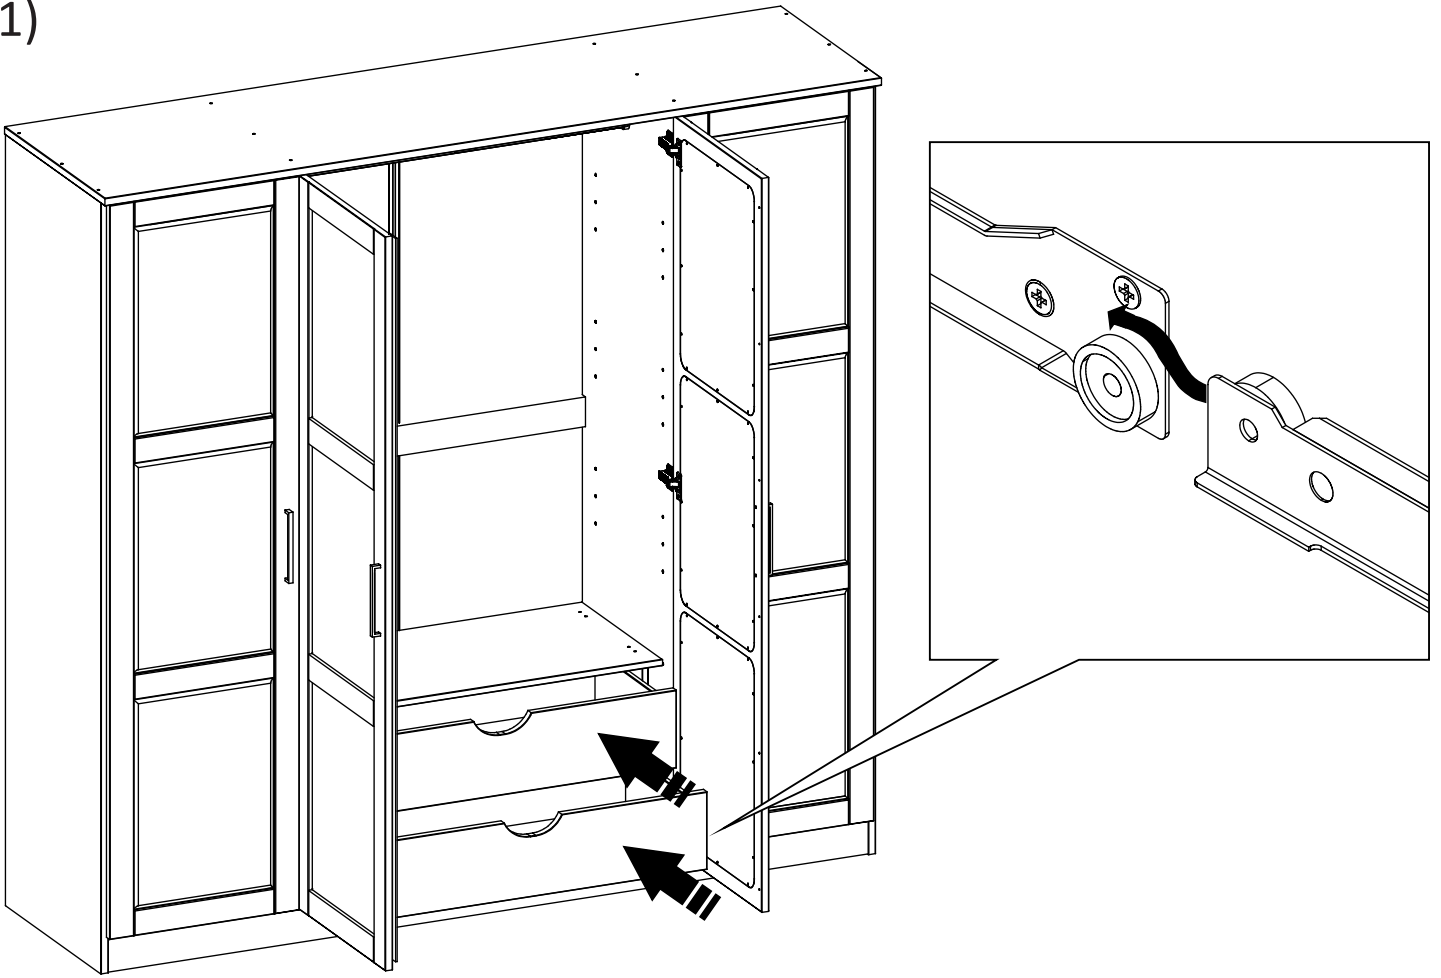

09) 2x

10)

2x

Turn the assembled drawer
OVER to install glides.

A42	 4.0x14	08
E1	 330mm - 13"	02
E2	 330mm - 13"	02

11)

11) Stacking installation (additional chest sold separately).